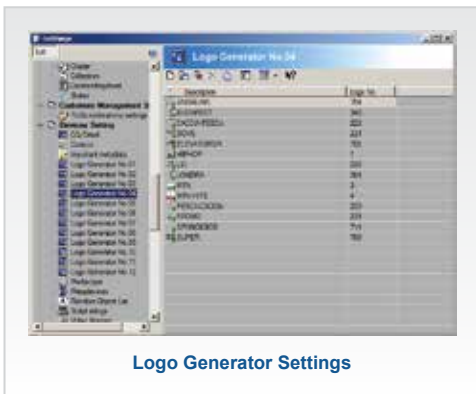

Key features

- All-in-one system in a 2RU box
- Support for logo and subtitle graphics overlay
- Touchscreen master control
- Stand Alone Video Server
- Networked EDGE server with stream thru capabilities
- Up to 4 IN 8 OUT HD / SD SDI
- Up to 8 IN 8 OUT ASI
- Low res proxy generation on ingest
- Up/down conversion on playout
- From 8 to 30 TB of storage based on hard drives or SSD
- MAM, automation and channel branding
- VDCP and API controllable
- Support 24/7/365
- All in a Box

AirGo can singlehandedly manage all the tasks required of a typical television workflow.

AirGo does file-based ingest of multi-format and multi-resolution media files with transcoding and quality check. Files may be stored in the built-in storage or streamed through for direct playout. It features frame-accurate playout of SD and HD clips; back-to-back playout of multiple formats and multiplexes; and up/down real-time conversion. Its embedded graphics support allows integrated graphics overlay for inserting logos, subtitles, and crawls, applicable to tickertapes, scoreboards, schedules notifications, program junctions, and TV show promotions. The entire media workflow may be controlled and automated using a single touchscreen interface that serves as master control.