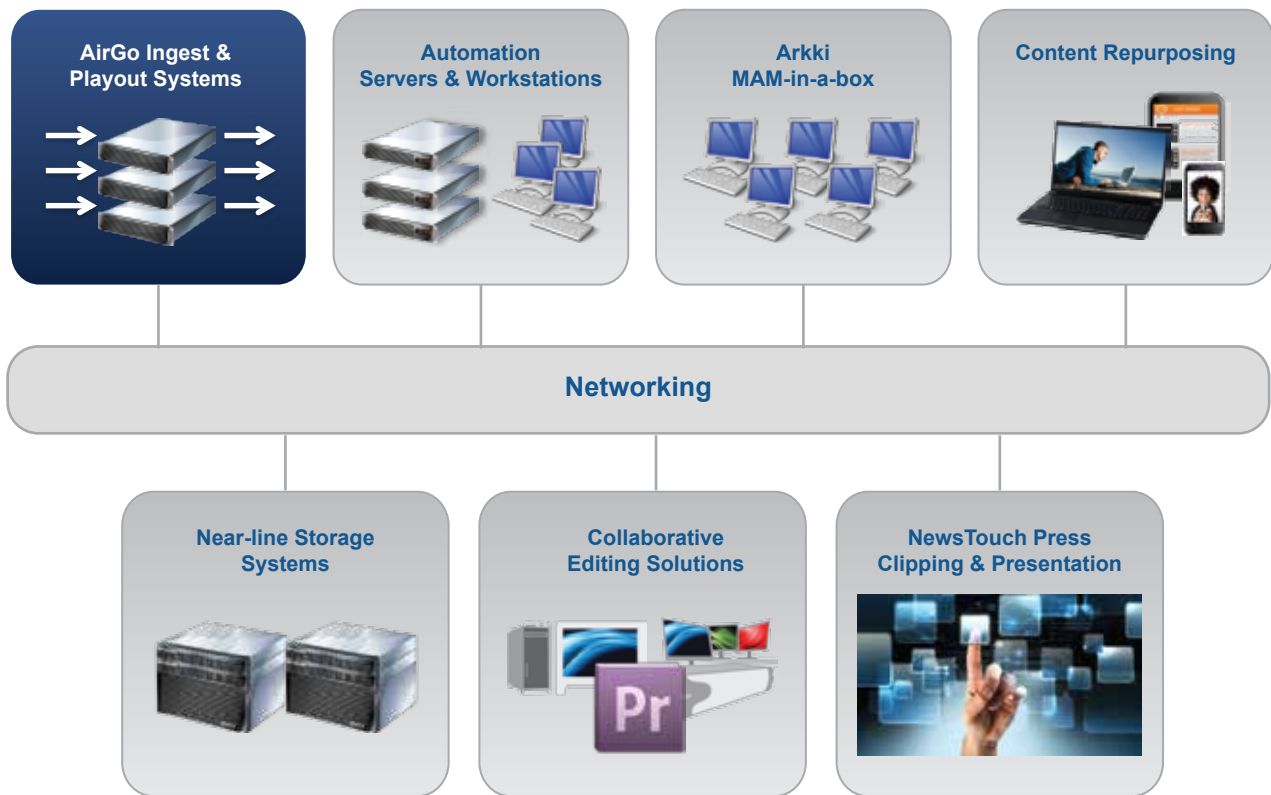

AirGo Ingest and Playout

About MediaPower

MediaPower enables media workflows by providing solutions for media content production and delivery across multiple platforms. MediaPower was founded in 1993 as an integrator of certified networking and storage solutions for the media industry, such as SeaChange International (now XOR Media), DataDirect Networks and DALET.

MediaPower also develops hardware and software solutions for the media industry such as:

- NewsTouch, the touch-based solution for press, video, and internet reviews and presentations
- Arkki, the world's first all-in-one (hardware and software) Media Asset Management System in a Box
- AirGo, a highly integrated and cost-effective Play-To-Air package, that includes multi-format video server, traffic, automation, graphics and titles insertion and presentation mixer
- NewsPack, the turnkey News Production System powered by Dalet

While MediaPower's main markets are Broadcast Television, IPTV, Internet TV, as well as Post Production and Archiving, it also provides storage solutions and specialized software applications for the Automotive, Airspace, Military and Health industries.

As a key differentiator in the area of system integration, MediaPower delivers a unique support system to entire solutions, centralizing all support calls for any solution component into a MediaPower-owned 24x7x365 support center.