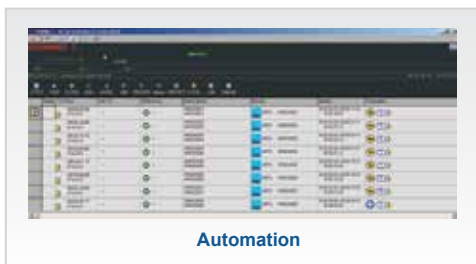

Built-in automation, ingest and playout, and graphics support

AirGo can singlehandedly manage all the tasks required of a typical television workflow.