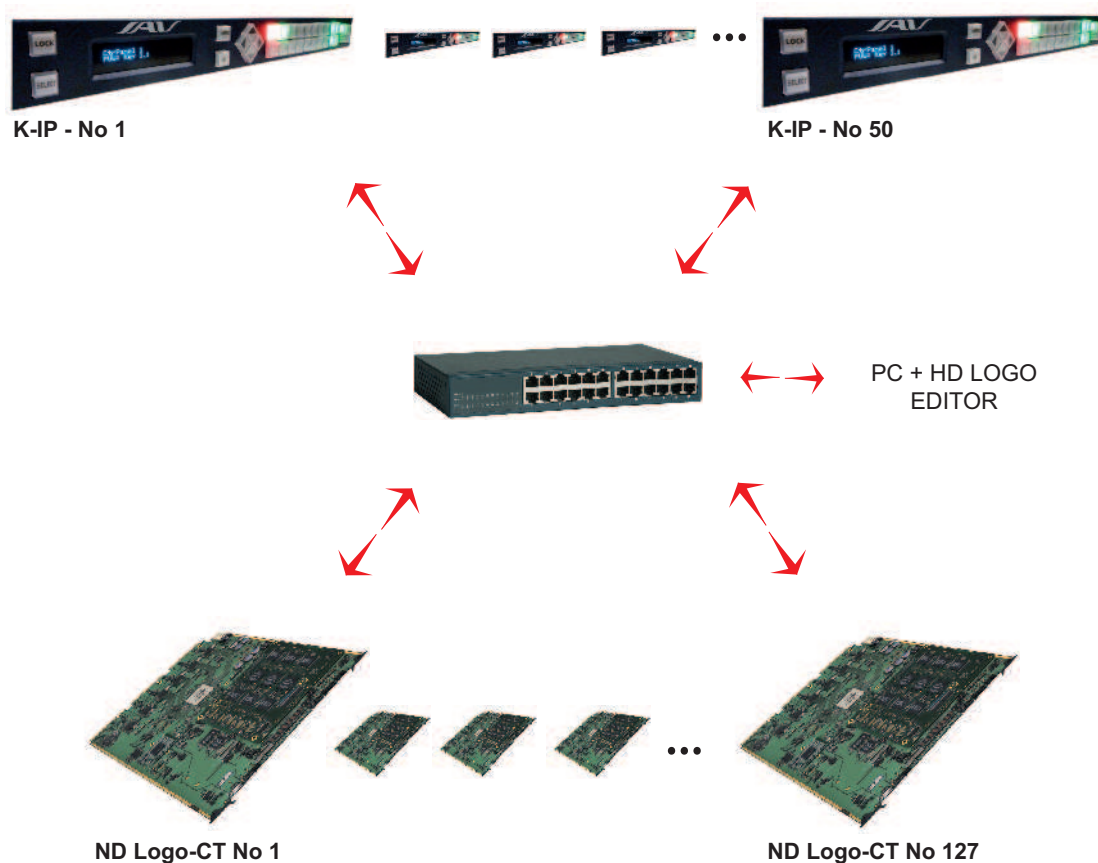

## IP Keyboard

### General

K-IP is a 1U-19" keyboard that can control several HD-LOGO/HD-CLOCK/HD-TEXT boards via Ethernet. Several K-IP keyboards can be connected on the same network.

### Description

- K-IP can control up to 127 HD devices
- Up to 50 K-IP can be connected on the same network
- HD boards can be identified by customisable name
- Easy-to-use via alphanumeric display and color keys
- 1U-19"
- Can replace K-RCP16 in RS422 mode